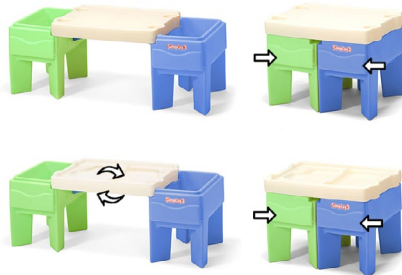

Simply3® 1½ + years

In & Out Activity Table™

From sand & water play to snack time fun, this multipurpose activity table for children has playtime covered.

- Unique design features four ways to play in one versatile center
- Opens up to reveal two deep wells, ready to fill with any playtime medium—sand, water, blocks, craft supplies, molding clay etc.
- Large table top with molded-in recesses and track provide a perfect place to expand the fun
- When playtime is over, play center converts into a perfectly sized table for snacks or additional creative arts and crafts activities.
- Tables nest and stack to meet space-saving needs
- Expands to 49"L x 21"W x 19"H
- Minimal adult assembly required

AMERICAN MADE
100% PETRAN OWNED

Chairs sold separately

SKU	UPC	Product Dimensions (L x W x H)	Product Weight	Carton Dimensions (L x W x D)	Shipping Weight	Cube
21705R-02	8-52806-00740-6	28" x 21" x 19"	18 lbs.	28.38" x 21" x 16.5"	19 lbs.	5.69 cft.